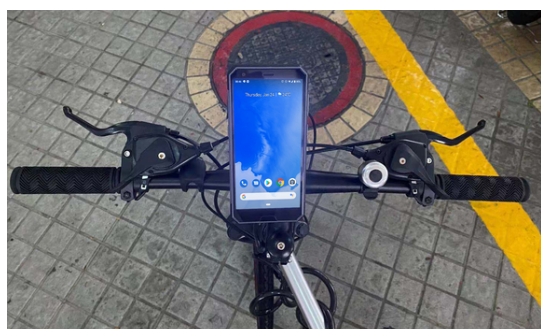

Paceblade SDT-121: Developed for Transport

- 5,7" Rugged Smartphone
- Android 12 (GMS)
- 4000mAh Battery
- MDM (Mobile Device Management) Remote Controlled Configuration & Kiosking
- Easily attachable/detachable Magnetic Mount Cradle
- Incl. Vehicle Cradle Kit (with Suction Mount) or Bike Mount Cradle Kit

Vehicle Cradle Kit

- Magnetic Mounting Mechanism
- Including Vehicle Suction Mount
- Easily attachable/detachable
- Standardly delivered in the box with you Paceblade SDT-121

6 Slot Charging Cradle

- Charging Cradle for charging up to 6 devices simultaneously
- Magnetic Mounting Mechanism
- Fixed Power Cord
- Easily attachable/detachable

Bike Mount Cradle

- Mount Cradle Kit for fixation on (Motor)bikes
- Strong Mounted installation • Anti-Theft mount with adjustable lock

Paceblade SDT-121

Specifications

Performance Characteristics

CPU	2.0GHz Octa Core Processor
OS	Android 12 with GMS or without GMS
Memory	RAM: 4GB LPDDR4X ROM: 64 eMMC Flash
Interface	USB Type C connector (2.0) (OTG) Docking connector (8pin)

Data Capture / Transfer

Camera	Rear: 20MP Autofocus Front: 8 MP Fixed Focus
RFID	NFC ISO 15693, MiFare, DesFire

Display

Touch	5.7 inch IPS Panel (720 x 1440 pixel) Wet Tocy / Glove Touch / Stylus
-------	---